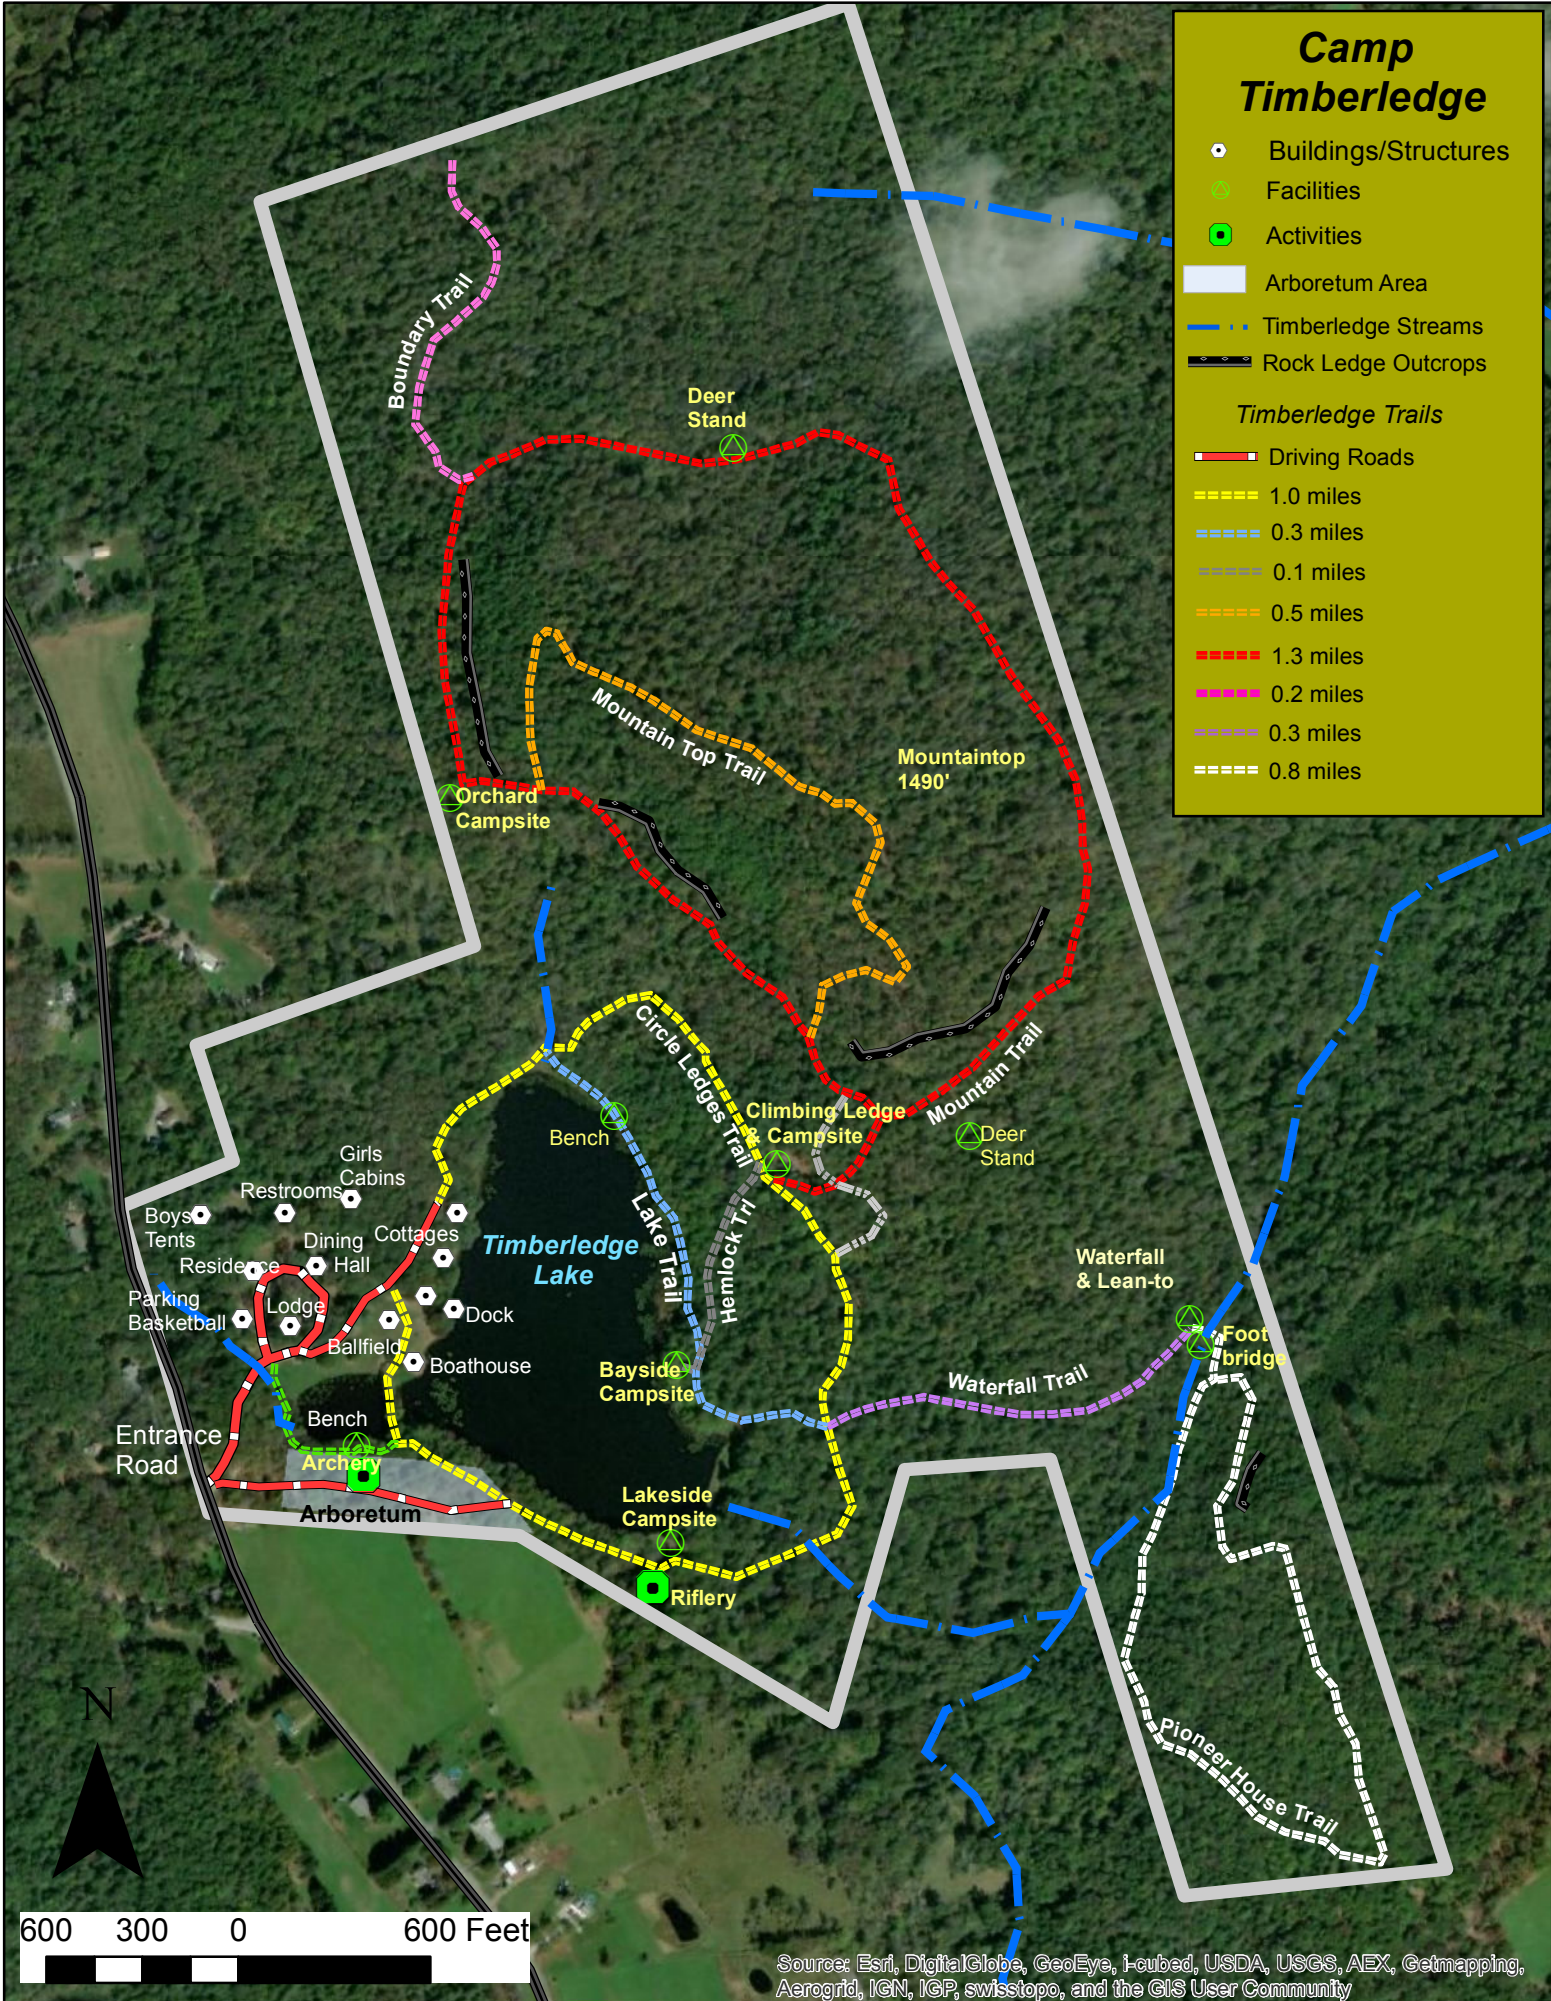

Camp Timberledge

- Buildings/Structures
- Facilities
- Activities

- Arboretum Area
- Timberledge Streams
- Rock Ledge Outcrops

Timberledge Trails

- Driving Roads
- 1.0 miles
- 0.3 miles
- 0.1 miles
- 0.5 miles
- 1.3 miles
- 0.2 miles
- 0.3 miles
- 0.8 miles

Source: Esri, DigitalGlobe, GeoEye, i-cubed, USDA, USGS, AEX, Getmapping, Aerogrid, IGN, IGP, swisstopo, and the GIS User Community